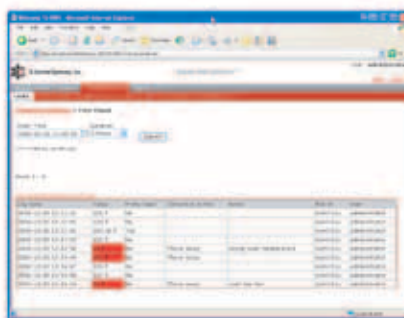

E-Control Systems, Inc.

IntelliCheck™ - HACCP Inspection System

IntelliCheck™ HACCP Inspection System

- ▶ One-Touch Temperature Acquisition
- ▶ Fully HACCP Compliant
- ▶ Bluetooth Wireless Probe
- ▶ Paperless Inspections
- ▶ Rugged Waterproof Construction

IntelliCheck™ Makes it Easy

IntelliCheck™ is a complete HACCP inspection system designed to eliminate cumbersome form-based solutions. No more filling out checklists by hand and stuffing them into a filing cabinet. With IntelliCheck™, you simply press a button and let the system do the rest. IntelliCheck™ includes an integrated corrective action system that allows your operators to fix problems as soon as they are detected.

Streamline Your Inspections

With IntelliCheck™, taking temperatures is as simple as pressing a button. Send your checklists to the PDA with a click of the mouse, and an intuitive on screen display guides your operators through the inspection process. Checks are automatically uploaded to a secure central location, and results can be easily viewed from any computer on your network.